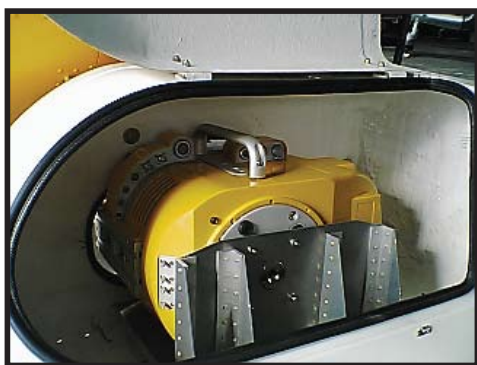

## R44 STANDARD

Maximize your R44 with FAA approved Helipod luggage systems. Helipods utilize proven light weight technology and are designed to optimize your R44. Adding storage capacity increases operational versatility and enhances cabin safety. Why take on added risk when Helipods from Simplex are lightweight, offer quick installation, and are suited to your storage needs.

- FAA STC # SR01418SE & CAA STC # 41.21E.18
- EASA STC # EASA.IM.R.S.00713
- RAPID INSTALLATION
- WEATHERPROOF
- LIGHTWEIGHT
- INCREASED CABIN SAFETY
- ENHANCED CABIN COMFORT
- "GULL WING" DOOR STYLE FOR GENERAL STORAGE
- DOOR STYLE ALLOWS FOR FULL USE OF AVAILABLE SPACE

### SPECIFICATIONS\*

Empty weight:	24.2 lb.	11 kg
Capacity:	7.6 ft <sup>3</sup>	0.22 m <sup>3</sup>
Payload:	150 lb.	68.2 kg
Dimensions:	Length 33.5 in.	85.0 cm
	Height 17.7 in.	45 cm
	Width 22.0 in.	56 cm